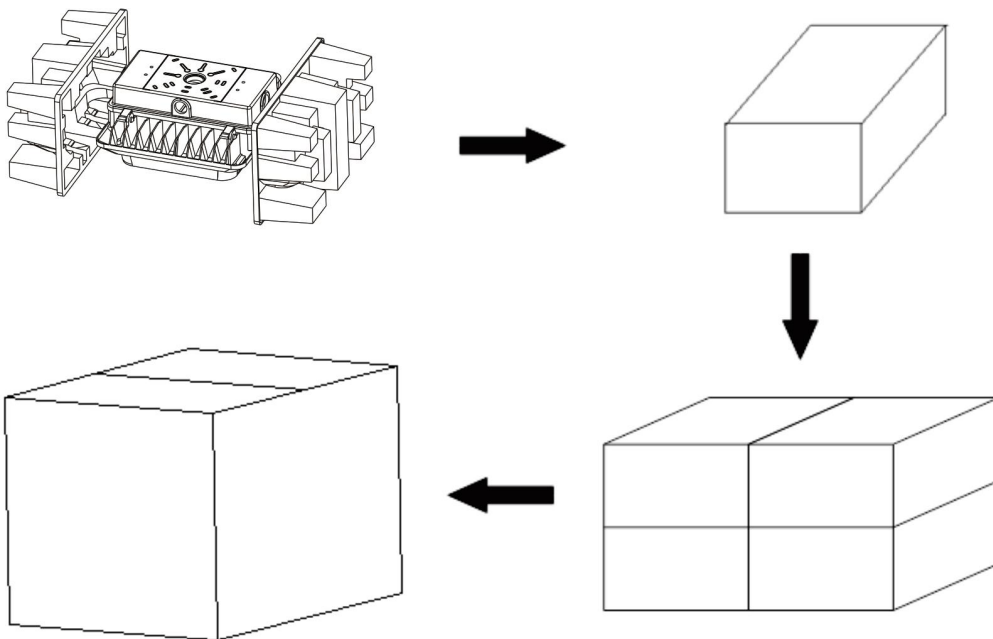

Package

Lamp Net Weight: 2.0 KG / PC

	Size	Qty / Carton	Gross Weight / Carton
Inner box	280*270*175 MM	1 PC	2.4 KG
Outer box	560*370*300 MM	4 PCS	10.6 KG

Notice For User

- Please turn off power before install or change assembly parts.
- The input voltage and lamps should be matched, after connecting the power line, Please make sure the wiring section is insulated.
- No-professionals, must not install and disassemble the lamps.

Trouble Shootings

Troubles	Check points
Flickering of the light	Turn off the power and turn on again in 3 minutes. If same phenomena occur, then call agencies.
Out of working	Please check the connection.