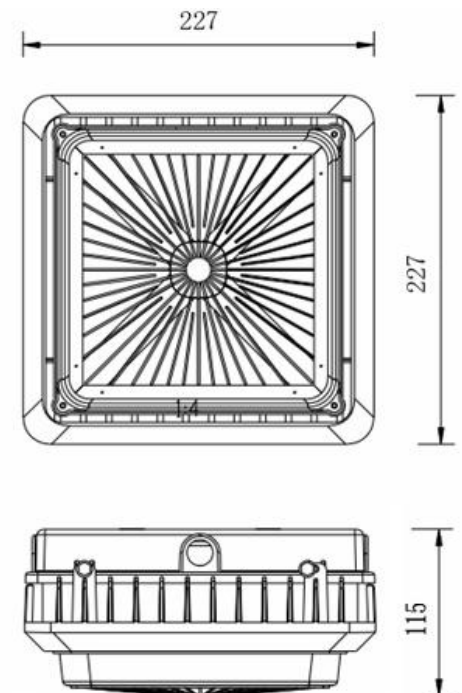

NAME: LED Parking Garage Light

P/N: TS-PG02-55WAANA1-aaK

Note: "aa" in P/N represents CCT, can be 27, 30, 35, 40, 45, 50, 57, 65.

### Application:

- ◆ Widely used in gas station, service station, underground parking lot, warehouse, garage;
- ◆ Work floor, factory and so on.

**Product Specifications**

Product name	LED Parking Garage Light
Part No	TS-PG02-55WAANA1-aaK
Dimension	227*227*115 MM

## Package

**Lamp Net Weight: 2.0 KG / PC**

	Size	Qty / Carton	Gross Weight / Carton
Inner box	280*270*175 MM	1 PC	2.4 KG
Outer box	560*370*300 MM	4 PCS	10.6 KG